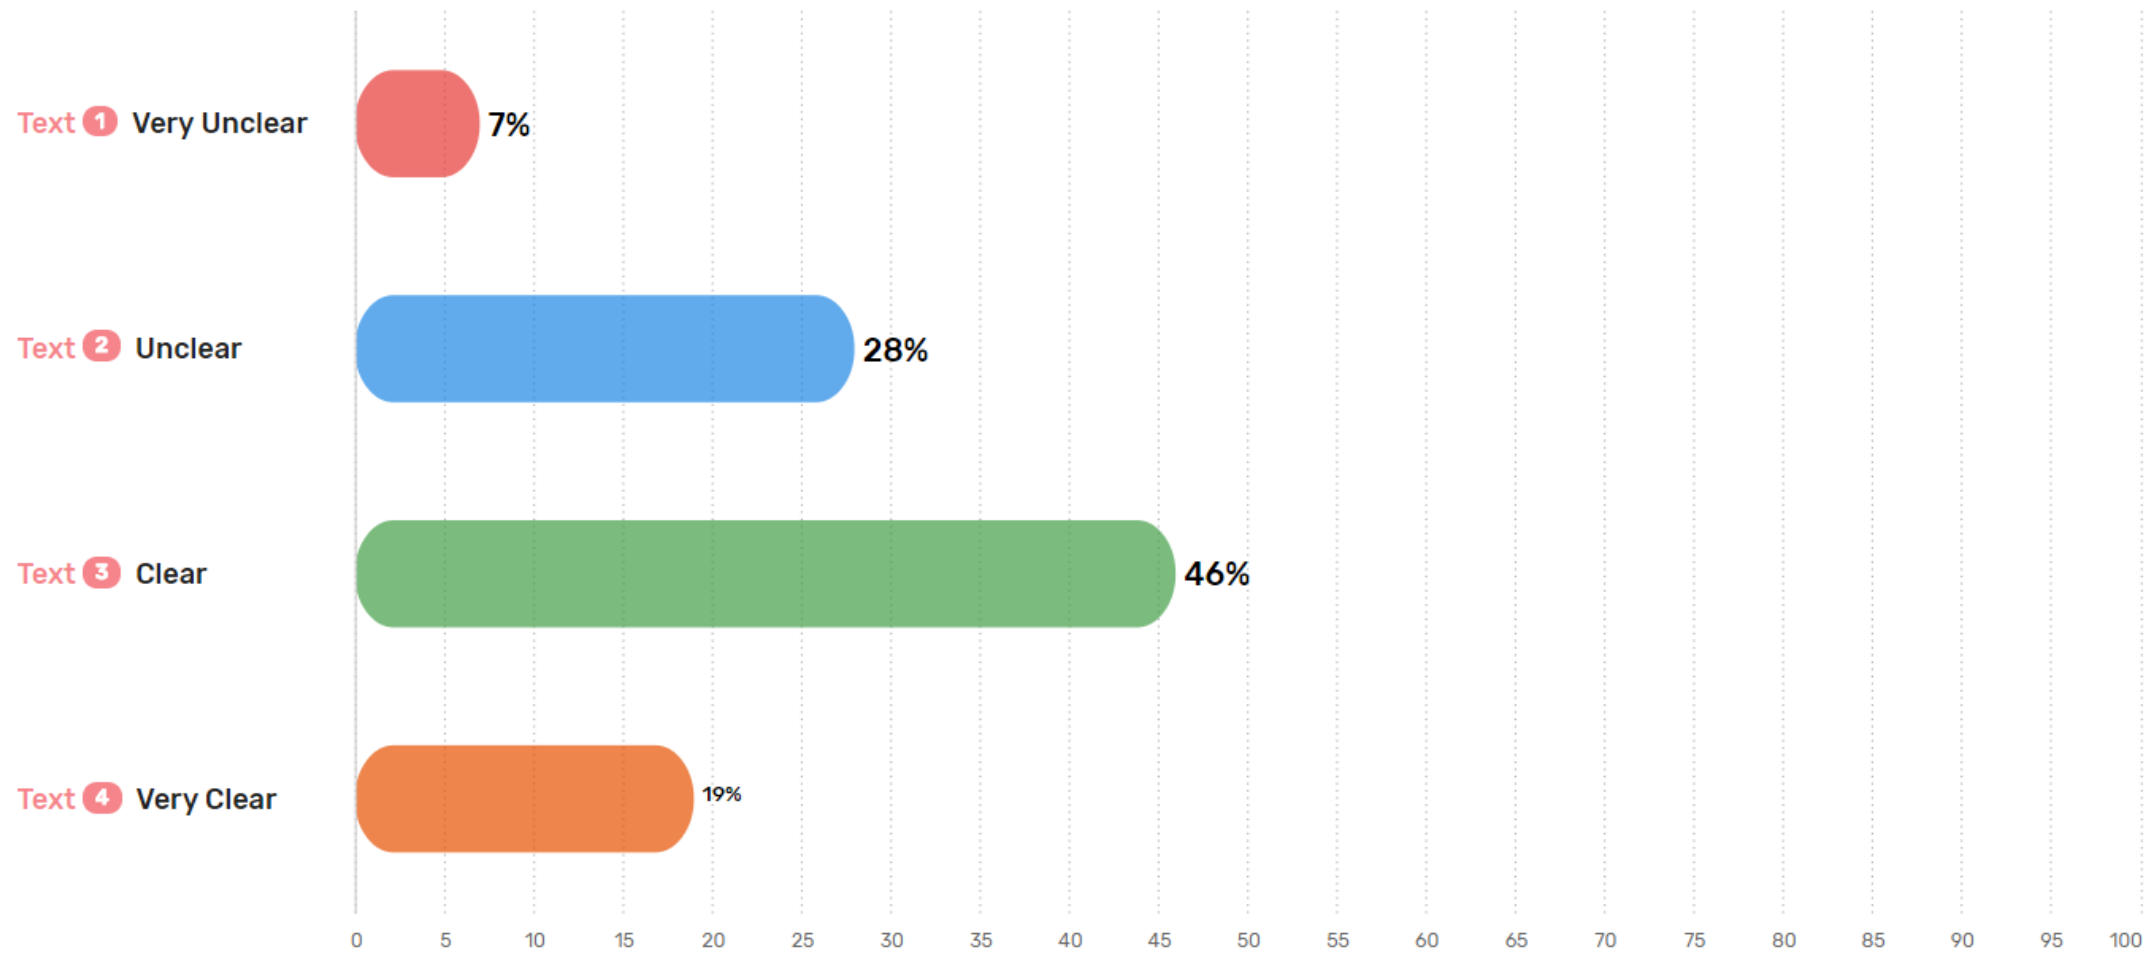

Vote by texting
(213) 322-0002

Start poll

Light ☐ Dark

Is the definition of Zero Net Energy (ZNE) clear to you?

● Not Active Poll