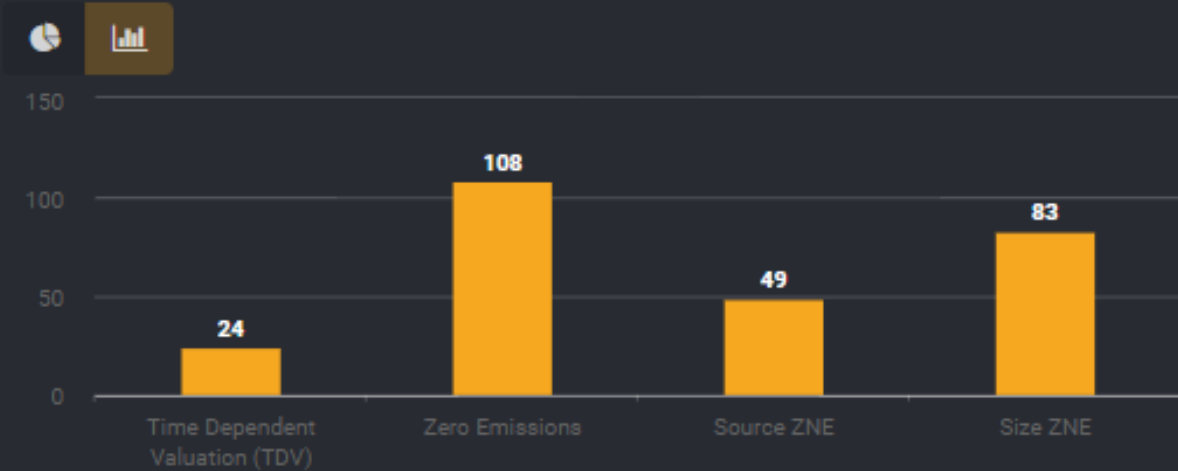

## What ZNE definition do you like best?

● Not Active Poll

# What ZNE definition do you like best?

Launched 21/08/2017 via

Start

Presentation Mode

## Poll Results

LIVE RESULTS

**264**  
Total Votes

**264** **100%**  
SMS Votes

Reset Poll

VOTE BY

Texting **1 2 3 4**  
 (213) 322-0002