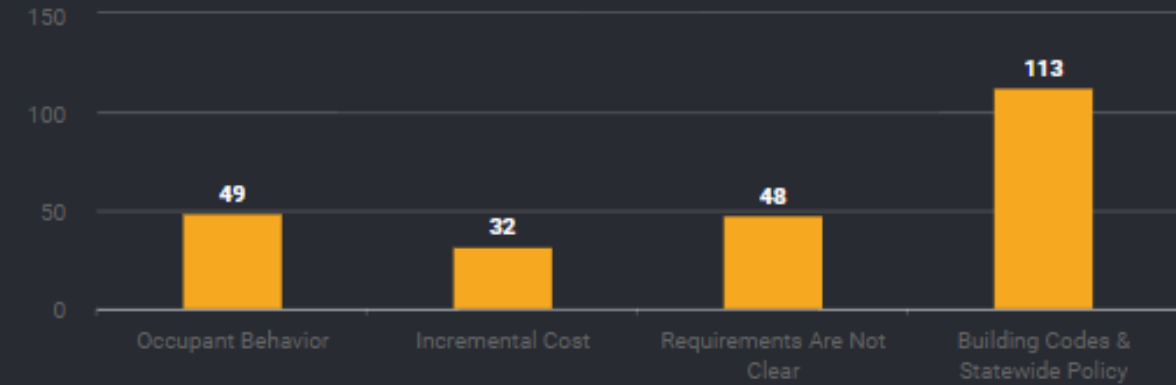

# What is the biggest barrier to ZNE Buildings?

Launched 21/08/2017 via 

 Start

 Presentation Mode

## Poll Results

LIVE RESULTS

 **242**  
Total Votes

 **242** **100%**  
SMS Votes

 Reset Poll

VOTE BY

Texting **1 2 3 4**  
 **(213) 322-0002**

Vote by texting  
**(213) 322-0002**