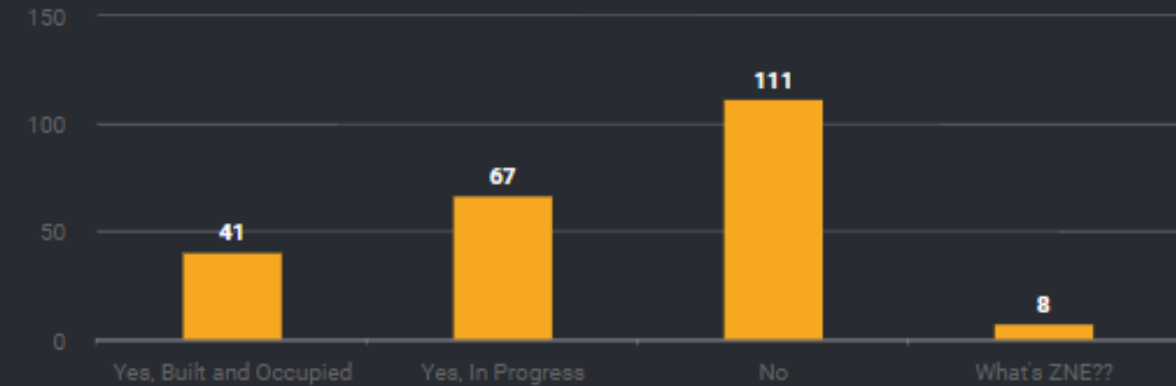

# Have you worked on a ZNE building?

Launched 21/08/2017 via 

 Start

 Presentation Mode

## Poll Results

LIVE RESULTS

 **227**  
Total Votes

 **227** **100%**  
SMS Votes

 Reset Poll