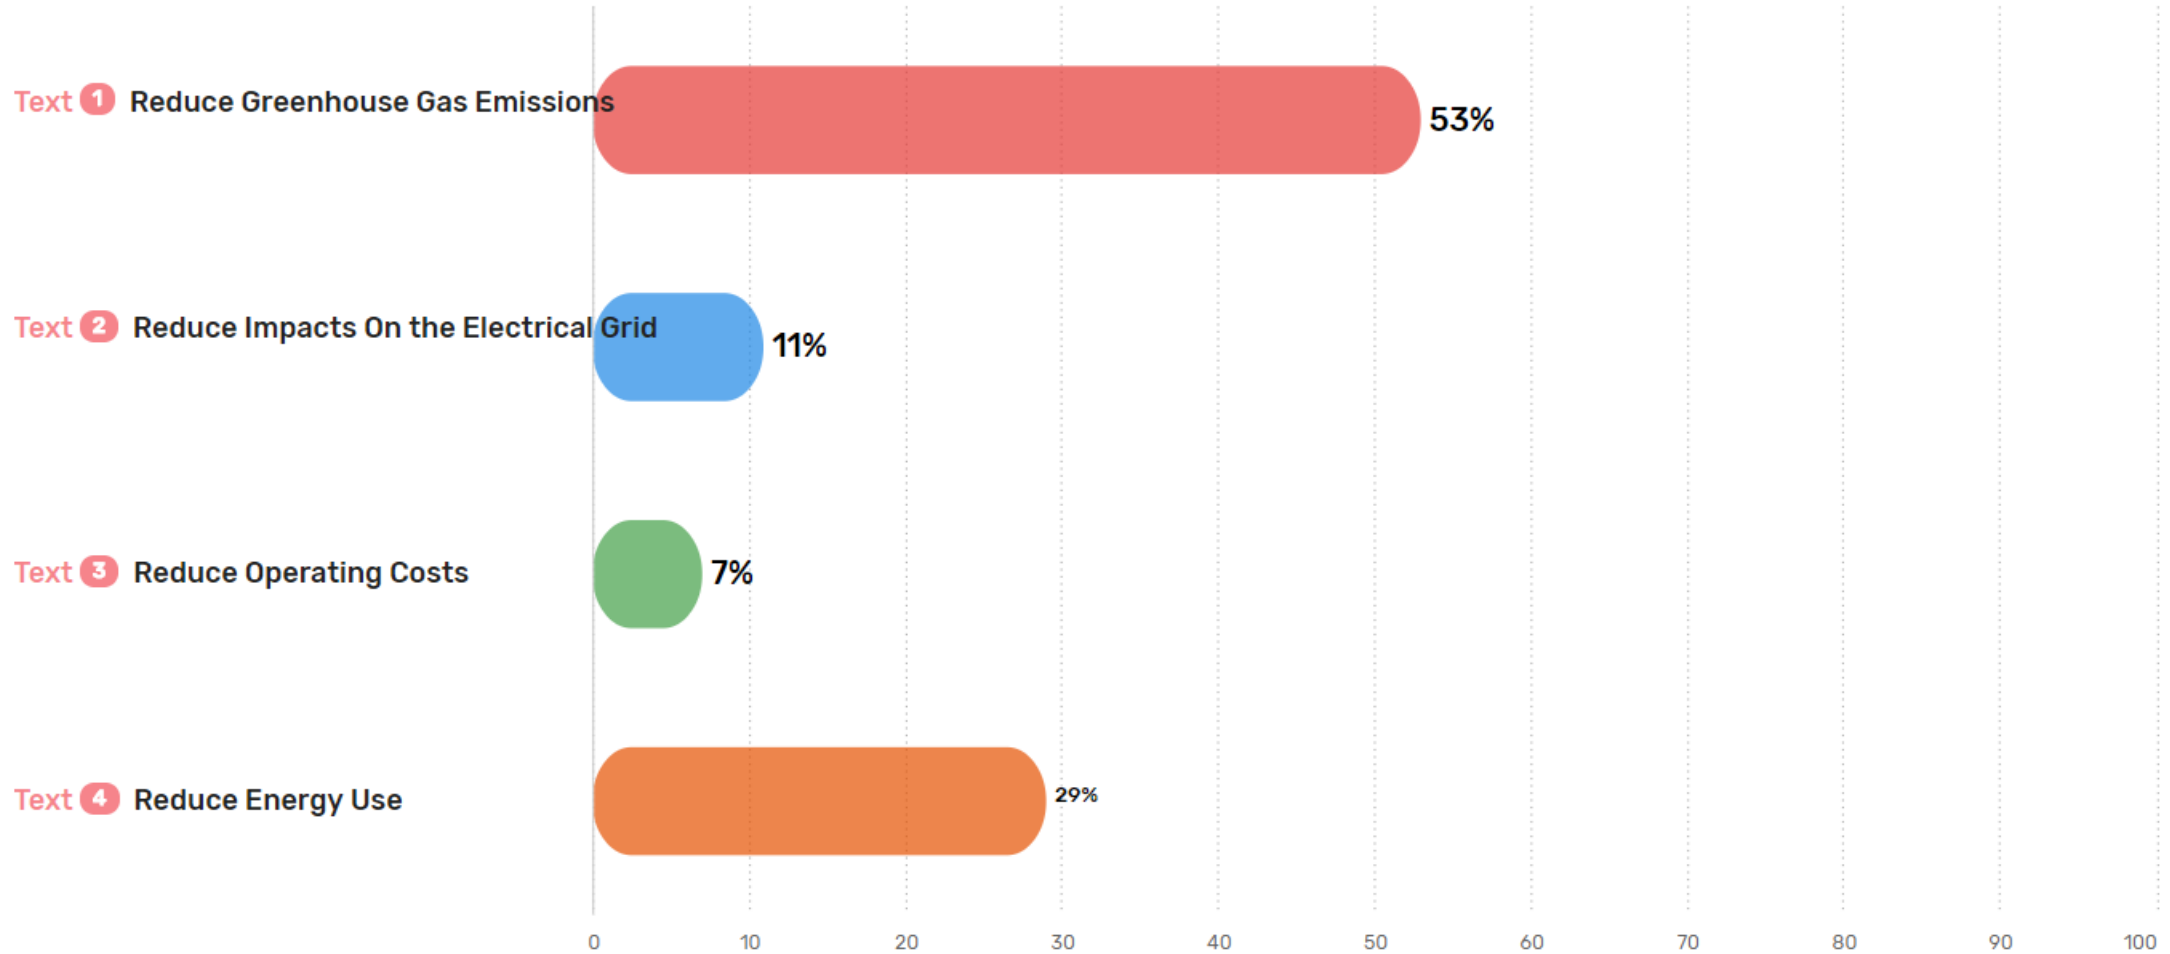

### VOTE BY

Texting **1 2 3 4**  
 **(213) 322-0002**

Vote by texting  
**(213) 322-0002**

**Start poll**

Light  Dark

## In California, what is the primary reason for pursuing ZNE buildings?

● Not Active Poll