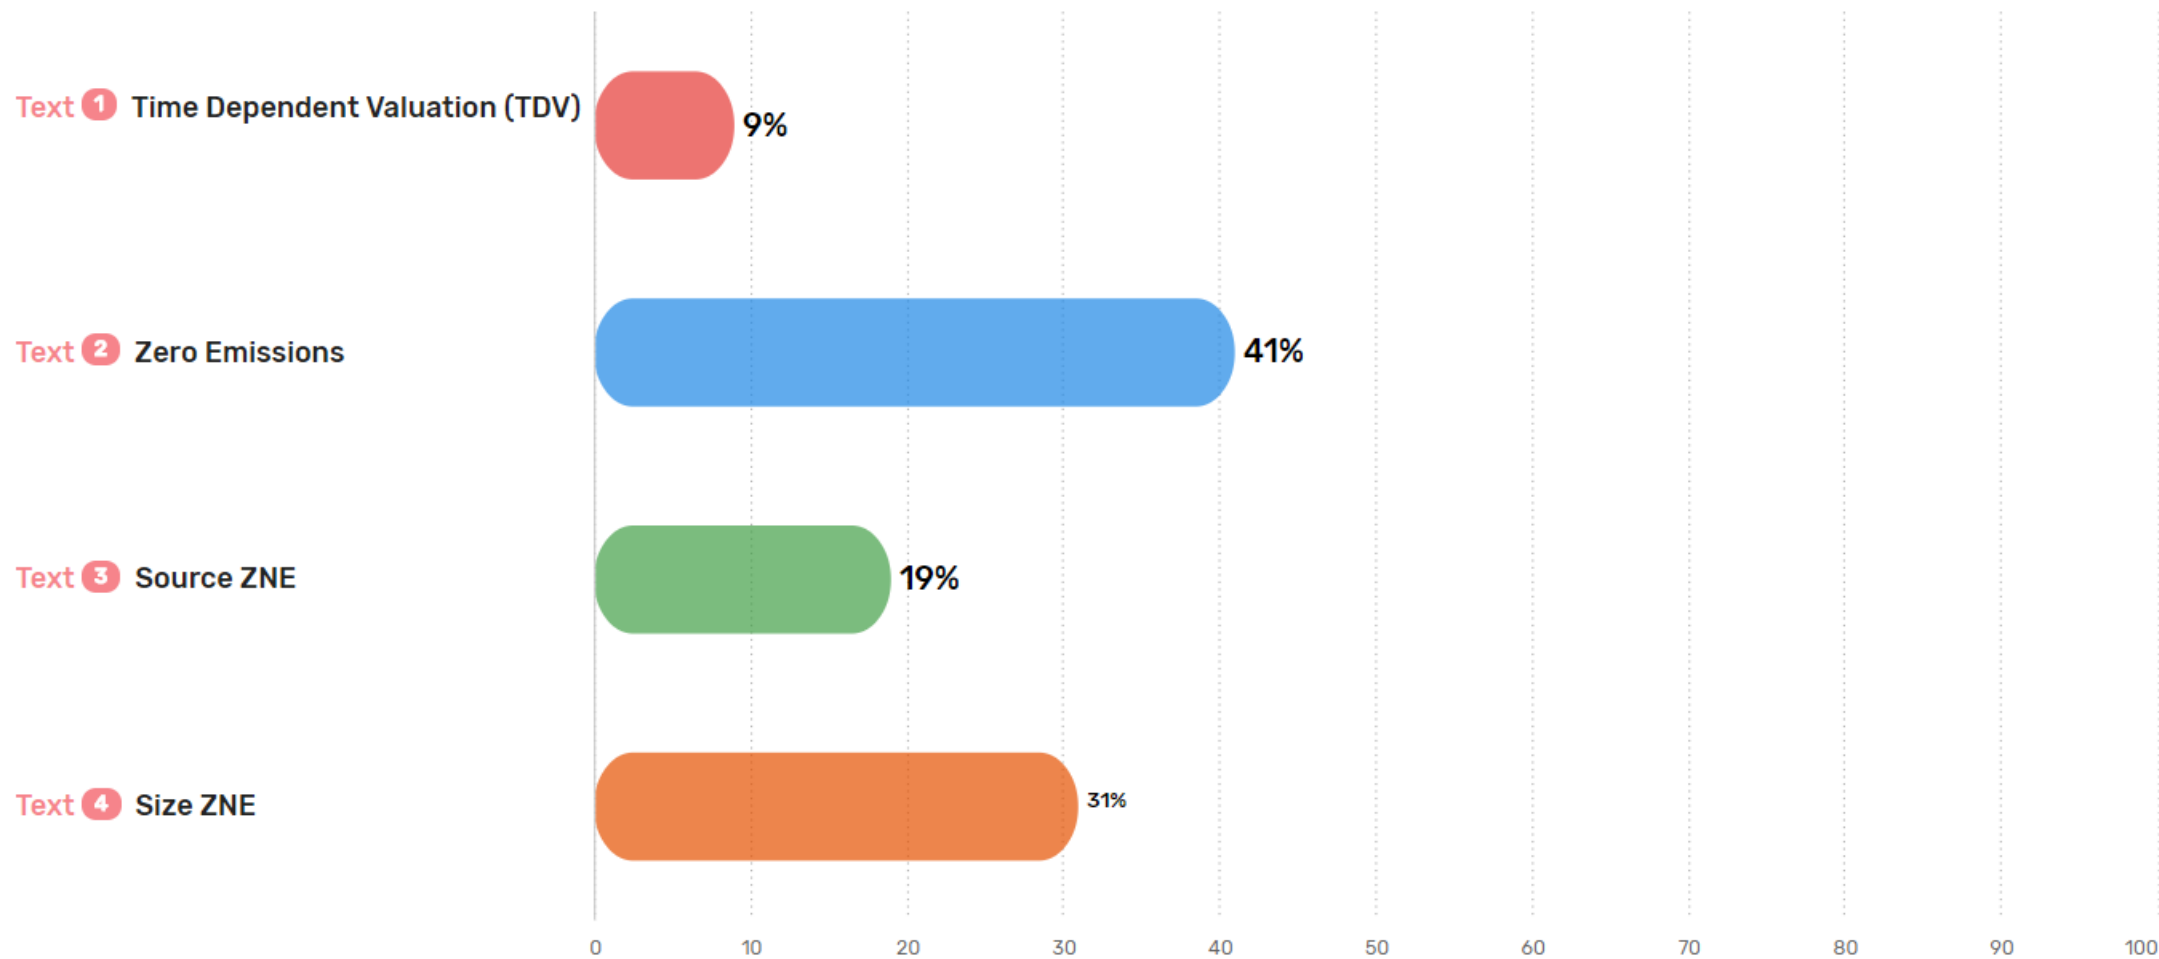

## Poll Results

LIVE RESULTS

**193**  
Total Votes

**193**  
SMS Votes

**100%**

[Reset Poll](#)

### VOTE BY

Texting **1 2 3 4**  
 **(213) 322-0002**

Vote by texting  
**(213) 322-0002**

**Start poll**

Light  Dark

## What ZNE definition do you like best?

● Not Active Poll