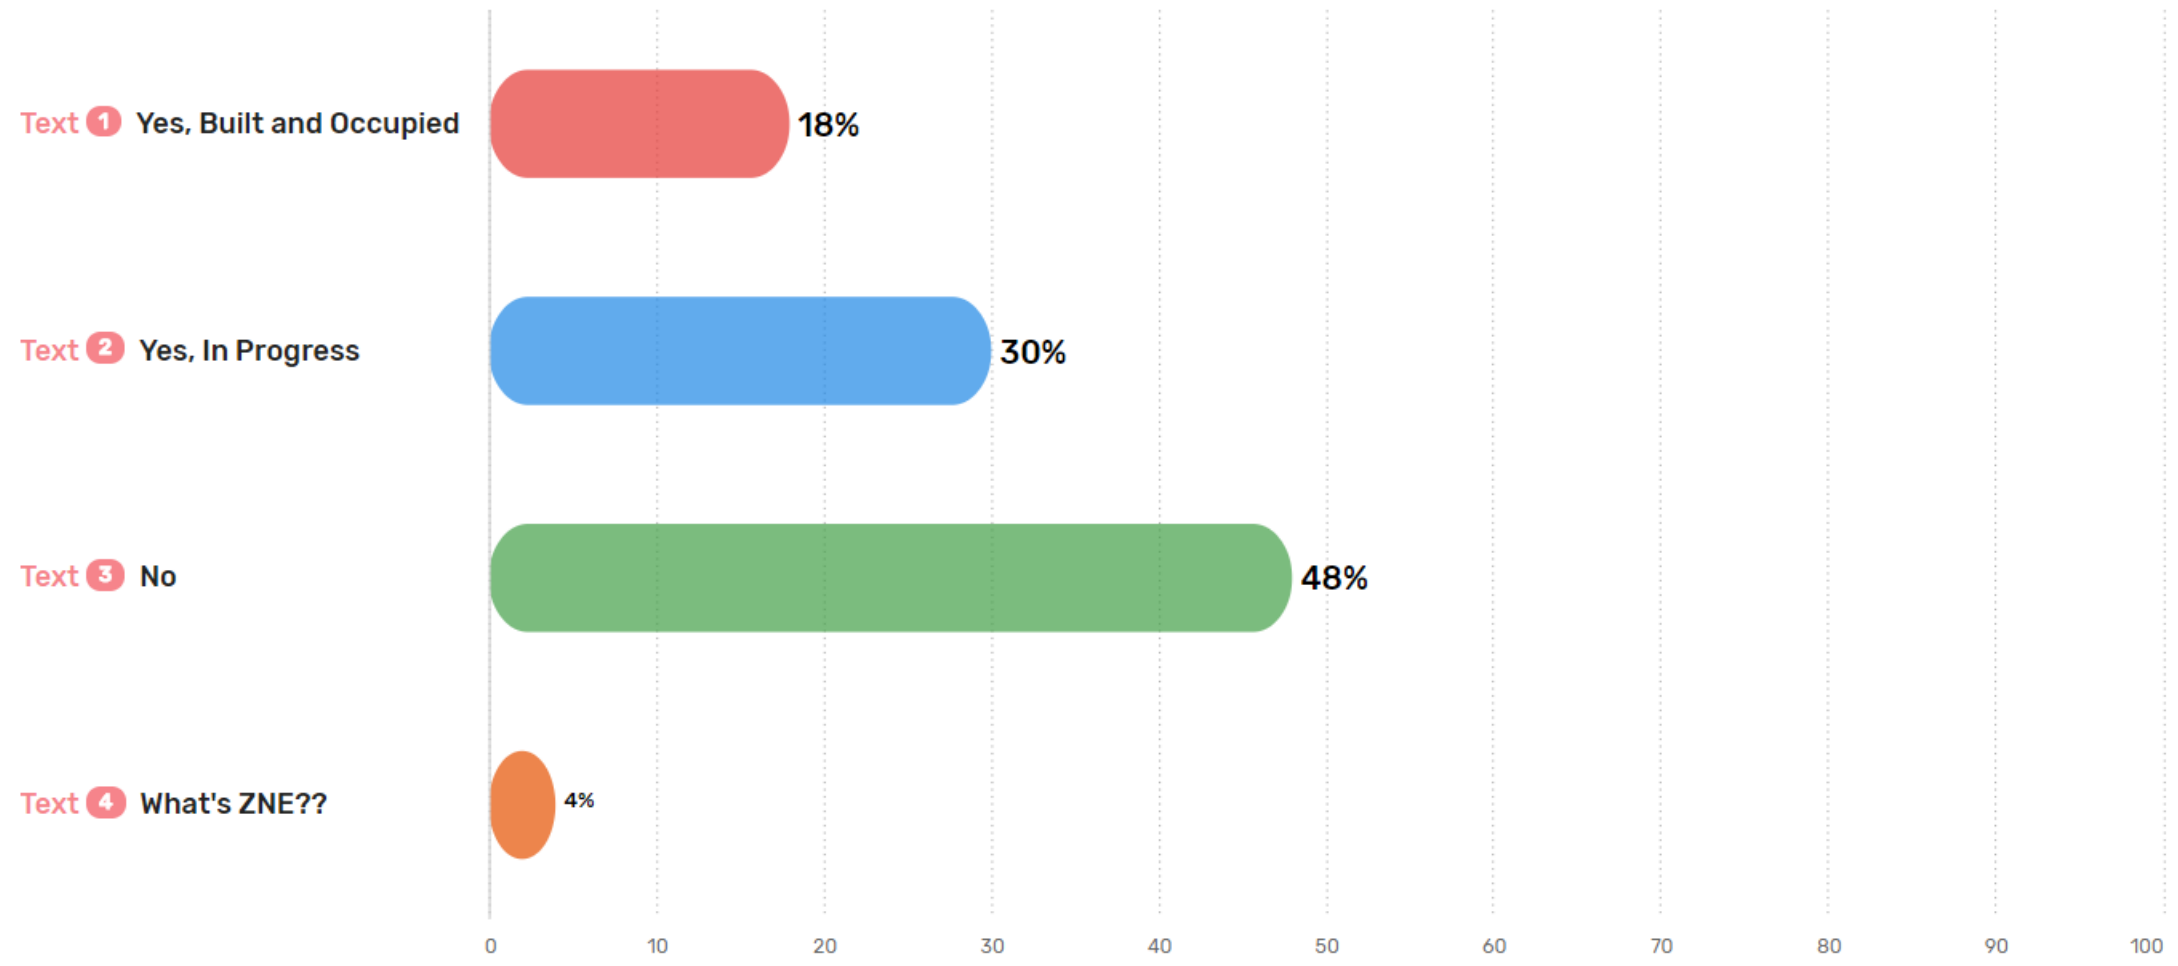

# NET ZERO 2017

Live Survey Results

Vote by texting  
**(213) 322-0002**

**Start poll**

Light  Dark

## Have you worked on a ZNE building?

● Not Active Poll