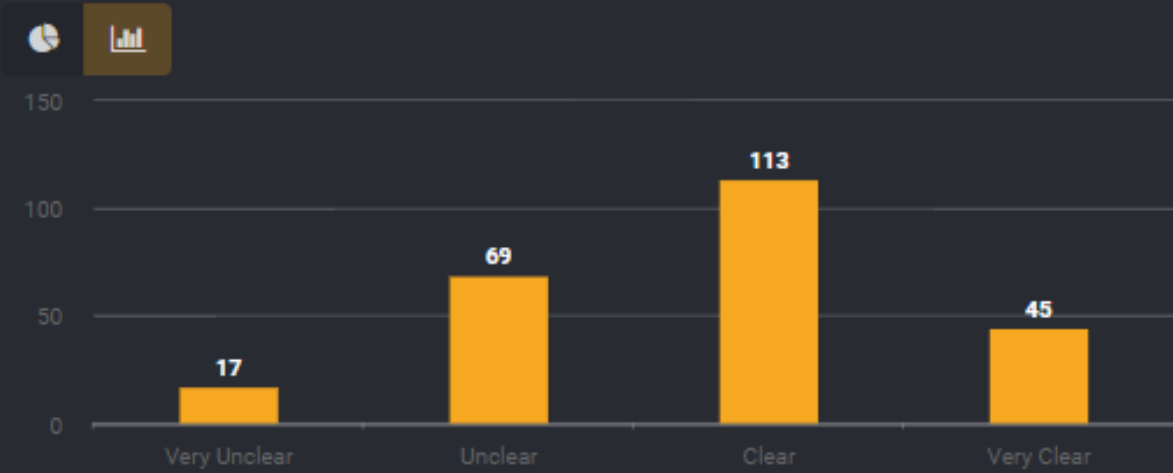

Is the definition of Zero Net Energy (ZNE) clear to you?

Launched 21/08/2017 via

[▶ Start](#) [📄 Presentation Mode](#)

Poll Results

LIVE RESULTS

244
Total Votes

244 **100%**
SMS Votes

[Reset Poll](#)

VOTE BY

Texting **1 2 3 4**
 (213) 322-0002