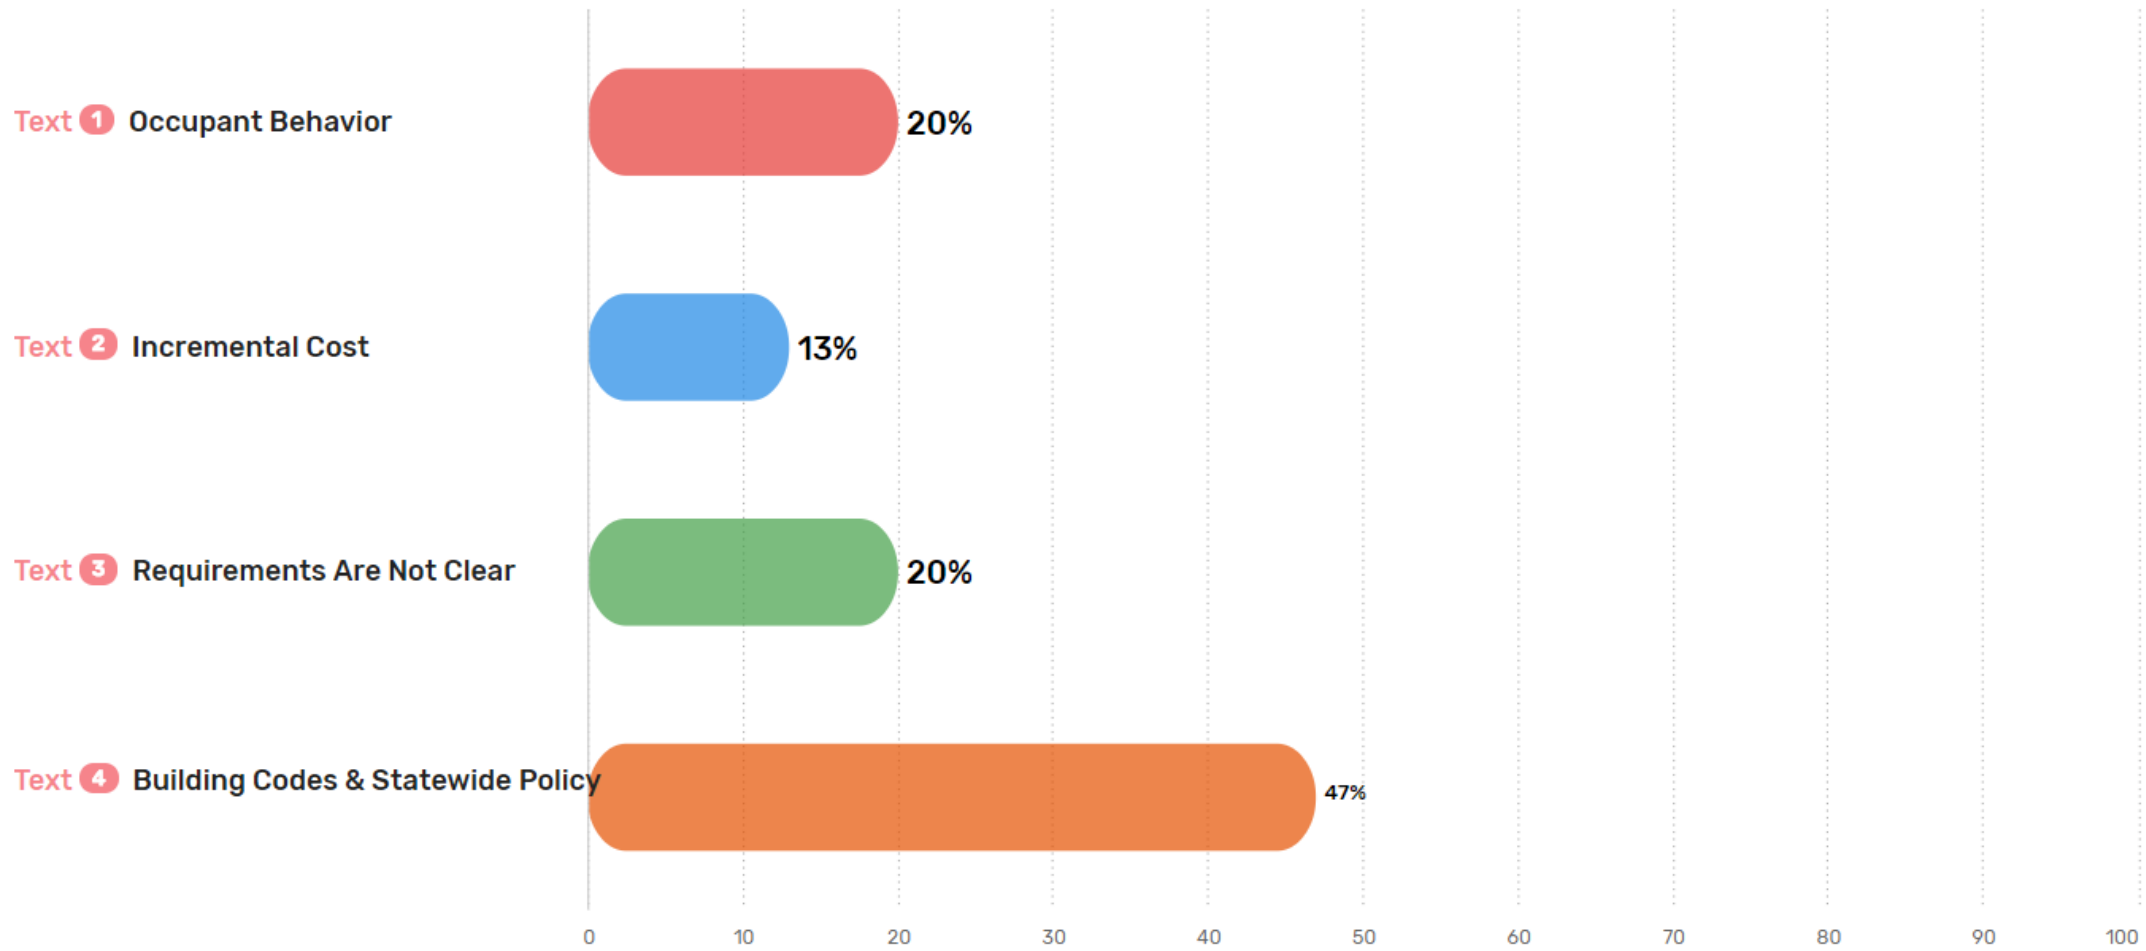

### VOTE BY

Texting **1 2 3 4**  
 **(213) 322-0002**

Vote by texting  
**(213) 322-0002**

Start poll

Light  Dark

## What is the biggest barrier to ZNE Buildings?

● Not Active Poll